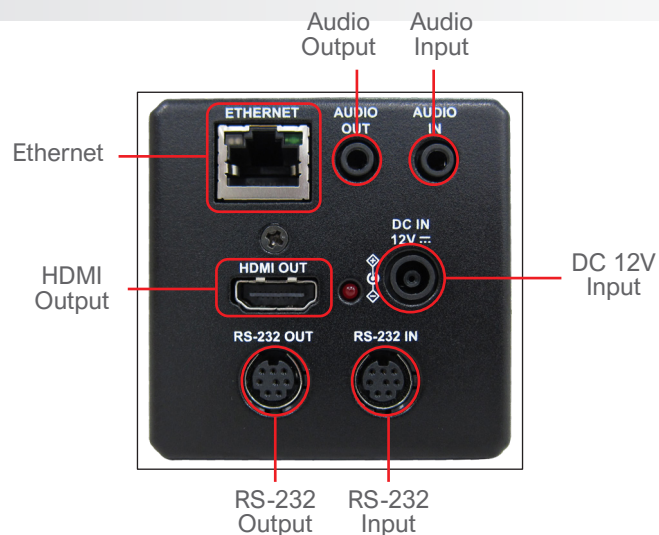

Product Specifications

Camera	
Sensor	1/2.5" 8.57 MP CMOS
Video Format	2160p : 60 / 59.94 / 50 / 30 / 29.97 / 25 1080p : 60 / 59.94 / 50 / 30 / 29.97 / 25 720p : 59.94 / 50 / 29.97 / 25 1080i : 60 / 59.94 / 50
Video Output Interface	HDMI 2.0 / Ethernet
Optical Zoom	30x
Digital Zoom	12x
Horizontal Viewing Angle	68°
Vertical Viewing Angle	38.3°
Diagonal Viewing Angle	78°
Aperture	F1.6 ~ F3.4
Focal Length	4.6mm ~ 135mm
Shutter Speed	1 ~ 1/10,000 sec
Minimum Object Distance	1.5m (Wide / Tele)
Video S/N Ratio	> 50dB
Minimum Illumination	0.1 lux (F1.6, 50IRE, 30fps)
Focus System	Auto / Manual / Smart AF
Gain Control	Auto / Manual
White Balance	Auto / Manual
Exposure Control	Auto / Manual
WDR	Yes
3D NR	Yes
Image Flip	Yes
Tally Light	Yes
Preset Positions	256

Output	
HDMI	2160p59.94
IP Stream	HEVC 2160p 60fps H.264 1080p 60fps H.264 640x360 30fps
IP Compression	HEVC / H.264
Network	
IP Protocol	RTSP / RTMP / RTMPS / MPEG-TS / SRT
PoE	PoE (IEEE802.3af)
Audio	
Input	Line In / MIC In
Output	Ethernet / HDMI
Compression Format	G.711
Camera Control	
Interface	RS-232 / Ethernet
Protocol	VISCA / VISCAIP / PELCO D / ONVIF
General	
DC In	12V +/- 20%
Power Consumption	PoE: 10 W DC In: 9 W
Weight	2.2 lbs (1 kg)
Dimension	6.7" x 2.6" x 2.6" (170 x 67 x 67 mm)

I/O CONNECTIONS