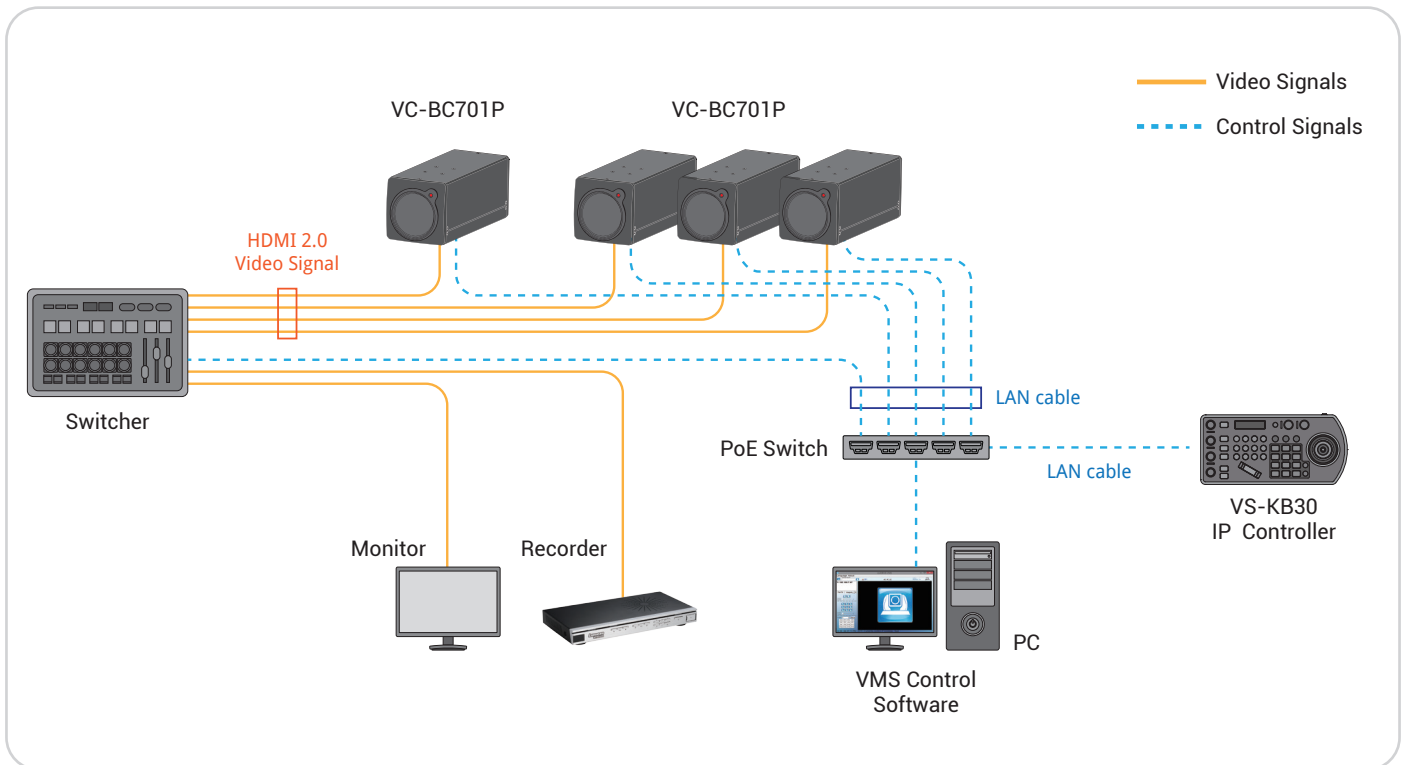

Multi-Camera Connection

Lumens®

Lumens Integration, Inc.
4116 Clipper Court
Fremont, CA, 94538
Phone: +1-866-600-0988
Fax: +1-510-252-1389

Lumens Europe
De Nayerstraat 17 9470
Denderleeuw Belgium
Phone: +32-473-58-38-95
Fax: +32-2-452-76-00

www.MyLumens.com