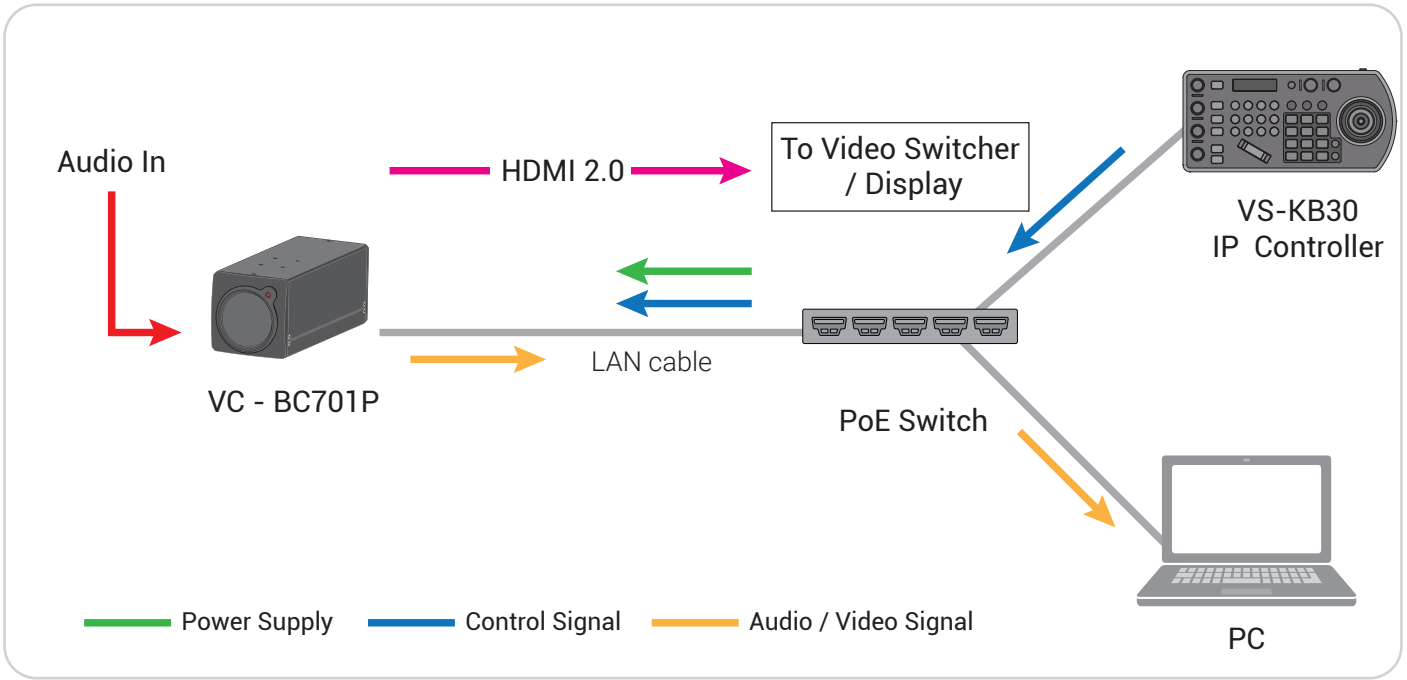

Single Camera Connection